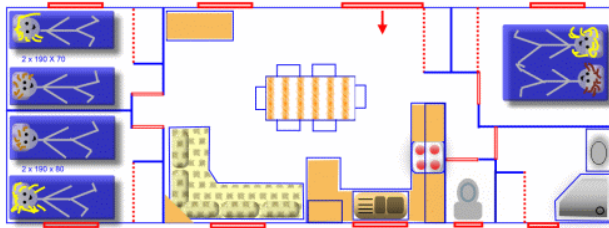

Comtesse 3 bedrooms
For 6 persons air-conditioning.

The largest of our mobile-homes, the three bedroom Comtesse has been built to the highest specifications, luxury kitchen with dishwasher and washing machine, large lounge area with freestanding sofa, CD/ radio, deluxe shower cubicle, Closing shutters, Covered wooden terrace

Living room:

- Fully equipped kitchen
- 4 ring gas cooker / oven, cooker hood
- double sink
- fridge / freezer, microwave oven
- dishwasher, washing machine
- table, chairs.
- L shaped sofa
- radio / cd player
- air-conditioning COLD / HOT
- Shower room
- Separate WC

Master bedroom:

- 1 double bed with slatted base
- (140 cm by 190 cm)

Bedroom 2:

- 2 single beds with slatted bases
- (80 cm by 190 cm).

Bedroom 3:

- 2 single beds with slatted bases
- (80 cm by 190 cm).

All bedrooms have a wardrobe with mirror, and storage cupboards beside and above the bed.