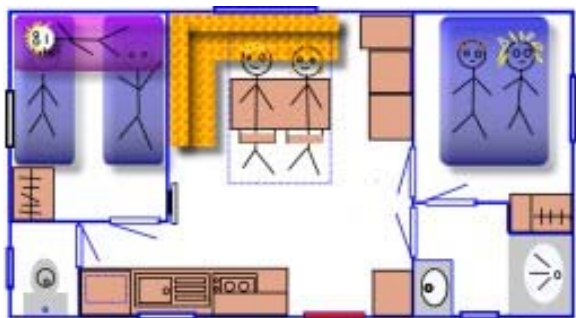

## Famiglia :

6.12m x 4.00m

Can accommodate 4 adults and 1 child under 10 years, this mobile home offers all the comforts of the larger models.

Outside wooden picnic table.

## Super Famiglia : 7.32m x 4.00m

Can accommodate 6 adults and 1 child under 10 years

Outside wooden picnic table.

### super famiglia

convertible double bed (130cm x 190cm)

Separate WC

Shower room with wash basin

### Master bedroom

1 double bed (140cm x 190cm)