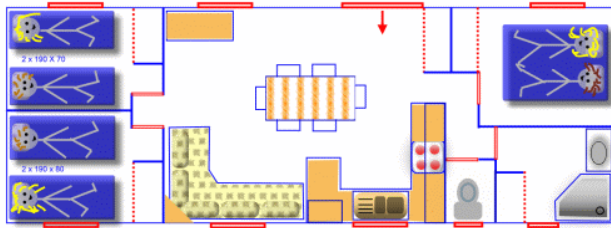

Comtesse 3 bedrooms
For 6 persons air-conditioning.

The largest of our mobile-homes, the three bedroom Comtesse has been built to the highest specifications, luxury kitchen with dishwasher and washing machine, large lounge area with freestanding sofa, CD/ radio, deluxe shower cubicle, Closing shutters, Covered wooden terrace

Living room:

- Fully equipped kitchen
- 4 ring gas cooker / oven, cooker hood
- double sink
- fridge / freezer, microwave oven
- dishwasher, washing machine
- table, chairs.
- L shaped sofa
- radio / cd player
- air-conditioning COLD / HOT
- Shower room
- Separate WC

Master bedroom:

- 1 double bed with slatted base
- (140 cm by 190 cm)

Bedroom 2:

- 2 single beds with slatted bases
- (80 cm by 190 cm).

Bedroom 3:

- 2 single beds with slatted bases
- (80 cm by 190 cm).

All bedrooms have a wardrobe with mirror, and storage cupboards beside and above the bed.