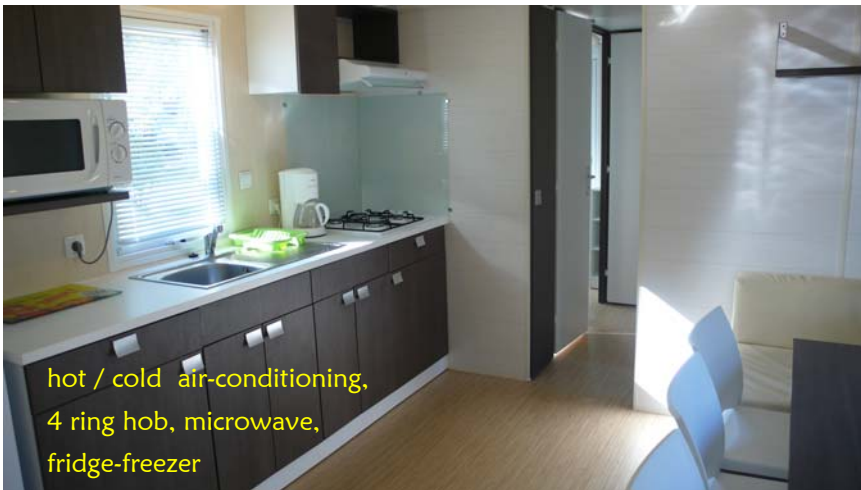

Chene 2009

3 bedroom

6 persons

9,32 x 4,00 m

shower room with wash basin
separate WC
1x double bed (140cm x 190cm)
2x single beds (80cm x 190cm)
2x bunk beds (80cm x 190cm)
space for cot in main bed room

hot / cold air-conditioning,
4 ring hob, microwave,
fridge-freezer